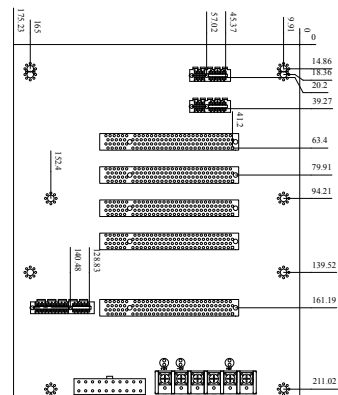

1

工业电脑
解决方案

2

视频采集
解决方案

3

嵌入式系统
解决方案

4

工业数据
采集与控制

5

平板电脑
解决方案
概览

6

ORing
网络通讯

7

电源与外设