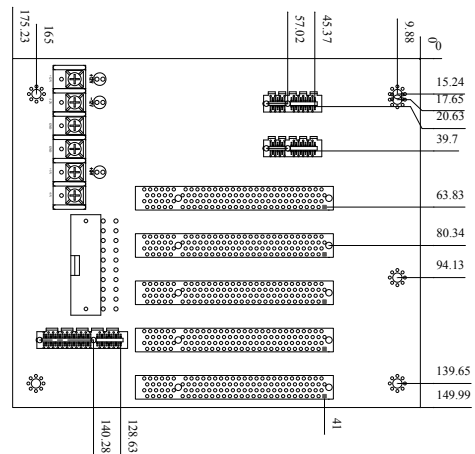

HPXE-6S1-R10

订购信息

HPXE-6S1-R10 6-slot backplane with 2 PCI slots and 3 PCIe x4 slots

HPE-6S2-R40

订购信息

HPE-6S2-R40 6-slot backplane with 3 PCI slots and 2 PCIe x1 slots

HPE-7S1-R40

订购信息

HPE-7S1-R40 7-slot backplane with 4 PCI slots and 2 PCIe x1 slots
PAC-700G 7-slot half-size compact chassis

HPE-8S0-R40

订购信息

HPE-8S0-R40 7-slot backplane with 4 PCI slots and 2 PCIe x1 slots
RACK-3400G 4U 10-slot half-size rack-mount chassis

1

工业电脑
解决方案

2

视频采集
解决方案

3

嵌入式系统
解决方案

4

工业数据
采集与控制

5

平板电脑
解决方案
概览

6

ORing
网络通讯

7

电源与外设