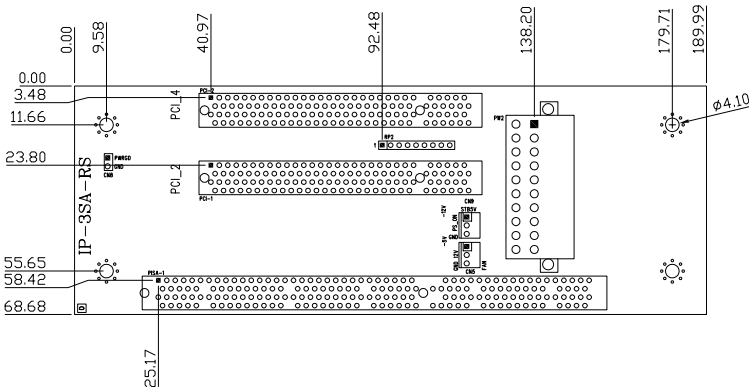

IP-3S-RS-R40

订购信息

IP-3S-RS-R40	3-slot backplane with 2 PCI slots
PAC-53GH	3-slot half-size compact chassis
PR-1300G	3-slot half-size compact chassis

IP-3S2-RS-R40

订购信息

IP-3S2-RS-R40	3-slot backplane with 1 PCI slot
PAC-53GH	3-slot half-size compact chassis
PR-1300G	3-slot half-size compact chassis

IP-3SA-RS-R40

ATX 电源

订购信息

IP-3SA-RS-R40	3-slot backplane with 2 PCI slots
PR-1300G	3-slot half-size compact chassis

IP-4S-RS-R40

订购信息

IP-4S-RS-R40	4-slot backplane with 3 PCI slots
PAC-400G	4-slot half-size compact chassis
PAC-42GH	4-slot half-size compact chassis

1 工业电脑
解决方案

2 视频采集
解决方案

3 嵌入式系统
解决方案

4 工业数据
采集与控制

5 平板电脑
解决方案
概览

6 ORing
网络通讯

7 电源与外设