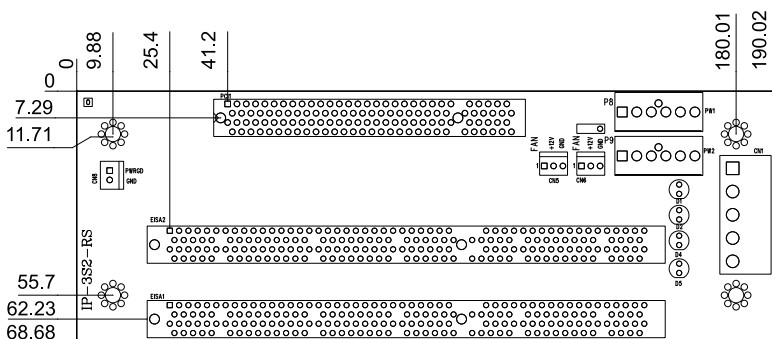

IP-3S-RS-R40

订购信息

IP-3S-RS-R40	3-slot backplane with 2 PCI slots
PAC-53GH	3-slot half-size compact chassis
PR-1300G	3-slot half-size compact chassis

IP-3S2-RS-R40

订购信息

IP-3S2-RS-R40	3-slot backplane with 1 PCI slot
PAC-53GH	3-slot half-size compact chassis
PR-1300G	3-slot half-size compact chassis

IP-3SA-RS-R40

ATX 电源

订购信息

IP-3SA-RS-R40	3-slot backplane with 2 PCI slots
PR-1300G	3-slot half-size compact chassis

IP-4S-RS-R40

订购信息

IP-4S-RS-R40	4-slot backplane with 3 PCI slots
PAC-400G	4-slot half-size compact chassis
PAC-42GH	4-slot half-size compact chassis

1 工业电脑
解决方案

2 视频采集
解决方案

3 嵌入式系统
解决方案

4 工业数据
采集与控制

5 平板电脑
解决方案
概览

6 ORing
网络通讯

7 电源与外设