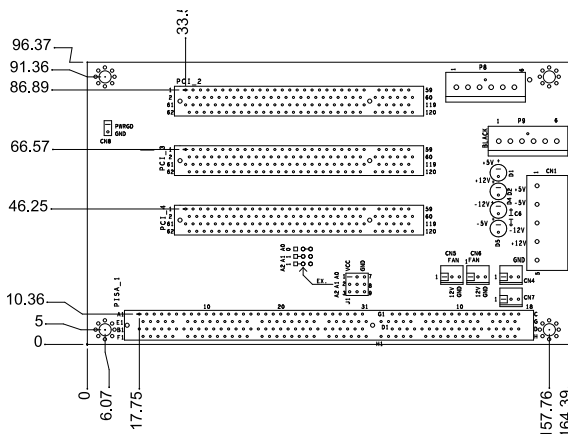

1 工业电脑
解决方案

2 视频采集
解决方案

3 嵌入式系统
解决方案

4 工业数据
采集与控制

5 平板电脑
解决方案
概览

6 ORing
网络通讯

7 电源与外设