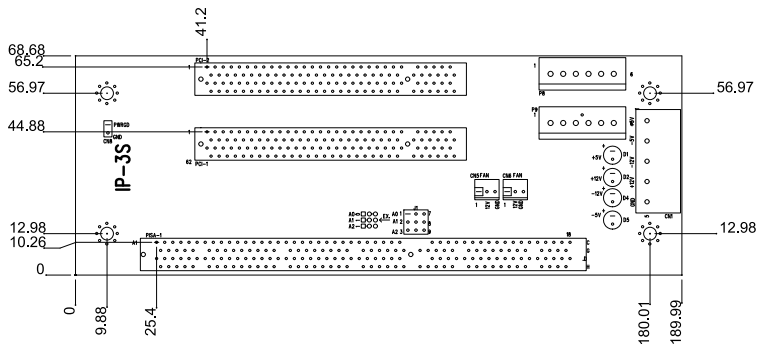

## IP-3S-RS-R40

### 订购信息

IP-3S-RS-R40	3-slot backplane with 2 PCI slots
PAC-53GH	3-slot half-size compact chassis
PR-1300G	3-slot half-size compact chassis