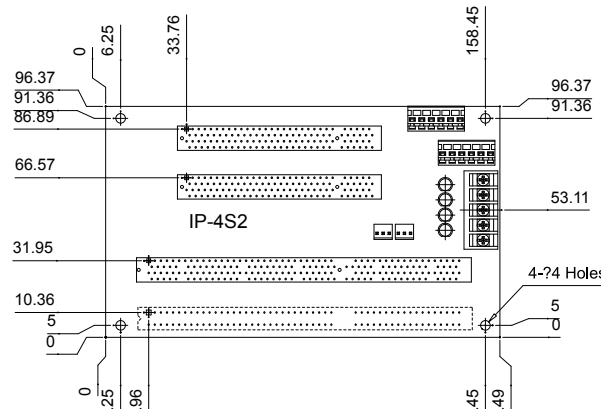

IP-4S2-RS-R40

订购信息

IP-4S2-RS-R40	4-slot backplane with 2 PCI slots and 1 ISA slot
PAC-400G	4-slot half-size compact chassis
PAC-42GH	4-slot half-size compact chassis

IP-4S2A-RS-R40

ATX 电源

订购信息

IP-4S2A-RS-R40	4-slot backplane with 3 PCI slots
PAC-400G	4-slot half-size compact chassis

IP-4S3-RS-R40

订购信息

IP-4S3-RS-R40	4-slot backplane with 3 ISA slots
PAC-400G	4-slot half-size compact chassis
PAC-42GH	4-slot half-size compact chassis

IP-4S4-RS-R40

订购信息

IP-4S4-RS-R40	4-slot backplane with 3 ISA slots
PAC-400G	4-slot half-size compact chassis
PAC-42GH	4-slot half-size compact chassis