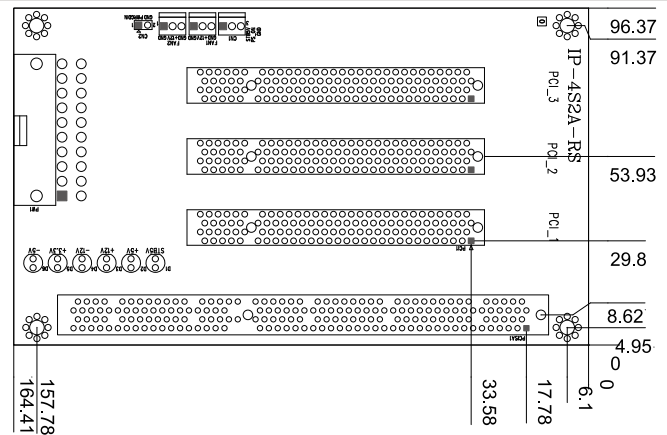

IP-4S2-RS-R40

订购信息

IP-4S2-RS-R40	4-slot backplane with 2 PCI slots and 1 ISA slot
PAC-400G	4-slot half-size compact chassis
PAC-42GH	4-slot half-size compact chassis

IP-4S2A-RS-R40

ATX 电源

订购信息

IP-4S2A-RS-R40	4-slot backplane with 3 PCI slots
PAC-400G	4-slot half-size compact chassis

IP-4S3-RS-R40

订购信息

IP-4S3-RS-R40	4-slot backplane with 3 ISA slots
PAC-400G	4-slot half-size compact chassis
PAC-42GH	4-slot half-size compact chassis

IP-4S4-RS-R40

订购信息

IP-4S4-RS-R40	4-slot backplane with 3 ISA slots
PAC-400G	4-slot half-size compact chassis
PAC-42GH	4-slot half-size compact chassis