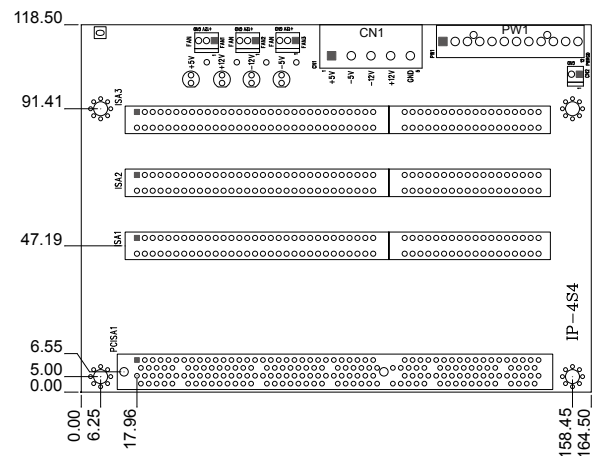

IP-4S2-RS-R40

订购信息

IP-4S2-RS-R40	4-slot backplane with 2 PCI slots and 1 ISA slot
PAC-400G	4-slot half-size compact chassis
PAC-42GH	4-slot half-size compact chassis

IP-4S2A-RS-R40

ATX 电源

订购信息

IP-4S2A-RS-R40	4-slot backplane with 3 PCI slots
PAC-400G	4-slot half-size compact chassis

IP-4S3-RS-R40

订购信息

IP-4S3-RS-R40	4-slot backplane with 3 ISA slots
PAC-400G	4-slot half-size compact chassis
PAC-42GH	4-slot half-size compact chassis

IP-4S4-RS-R40

订购信息

IP-4S4-RS-R40	4-slot backplane with 3 ISA slots
PAC-400G	4-slot half-size compact chassis
PAC-42GH	4-slot half-size compact chassis