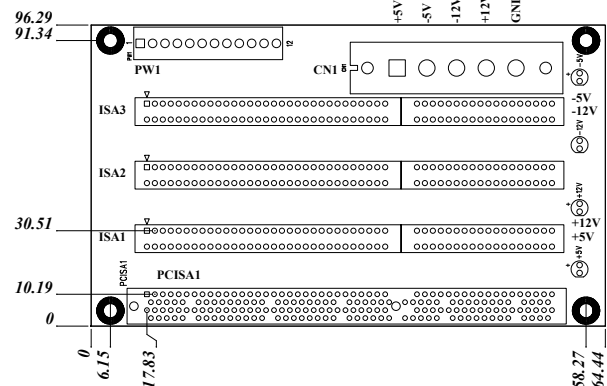

IP-4S2-RS-R40

订购信息

IP-4S2-RS-R40	4-slot backplane with 2 PCI slots and 1 ISA slot
PAC-400G	4-slot half-size compact chassis
PAC-42GH	4-slot half-size compact chassis

IP-4S2A-RS-R40

ATX 电源

订购信息

IP-4S2A-RS-R40	4-slot backplane with 3 PCI slots
PAC-400G	4-slot half-size compact chassis

IP-4S3-RS-R40

订购信息

IP-4S3-RS-R40	4-slot backplane with 3 ISA slots
PAC-400G	4-slot half-size compact chassis
PAC-42GH	4-slot half-size compact chassis

IP-4S4-RS-R40

订购信息

IP-4S4-RS-R40	4-slot backplane with 3 ISA slots
PAC-400G	4-slot half-size compact chassis
PAC-42GH	4-slot half-size compact chassis