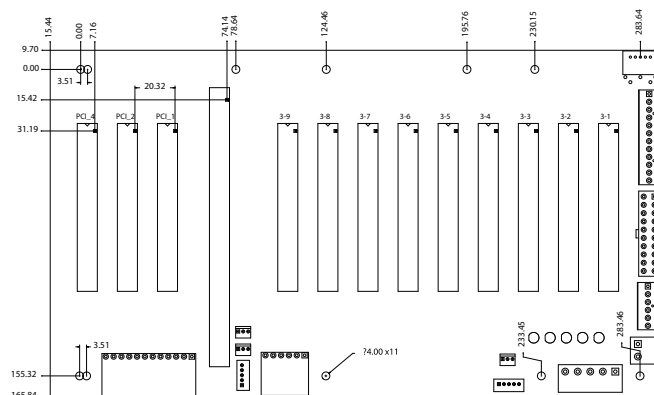

IP-10S-RS-R40

订购信息

IP-10S-RS-R40	10-slot backplane with 4 PCI slots and 5 ISA slots
PAC-125G	10-slot full-size compact chassis
RACK-3400G	4U 10-slot half-size rack-mount chassis

IPX-13S-RS-R40

订购信息

IPX-13S-RS-R40	13-slot backplane with 12 PCI slots
RACK-305G	4U 14-slot rack-mount chassis
RACK-360G	4U 14-slot rack-mount chassis
RACK-3000G	4U 14-slot rack-mount chassis