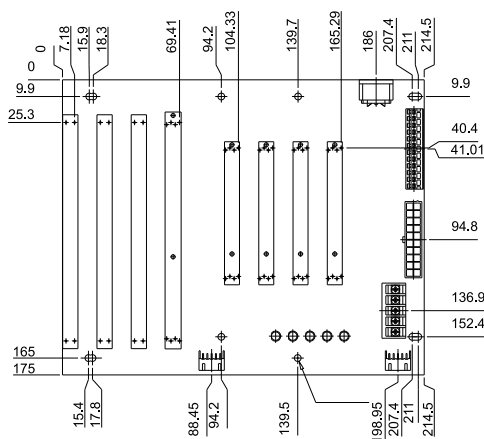

IP-8S-RS-R40

订购信息

IP-8S-RS-R40	8-slot backplane with 4 PCI slots and 3 ISA slots
PAC-125G	10-slot full-size compact chassis
RACK-3400G	4U 10-slot half-size rack-mount chassis

IPX-9S-RS-R41

订购信息

IPX-9S-RS-R41	9-slot backplane with 8 PCI slots
PAC-125G	10-slot full-size compact chassis
RACK-3400G	4U 10-slot half-size rack-mount chassis

IP-10S-RS-R40

订购信息

IP-10S-RS-R40	10-slot backplane with 4 PCI slots and 5 ISA slots
PAC-125G	10-slot full-size compact chassis
RACK-3400G	4U 10-slot half-size rack-mount chassis

IPX-13S-RS-R40

订购信息

IPX-13S-RS-R40	13-slot backplane with 12 PCI slots
RACK-305G	4U 14-slot rack-mount chassis
RACK-360G	4U 14-slot rack-mount chassis
RACK-3000G	4U 14-slot rack-mount chassis