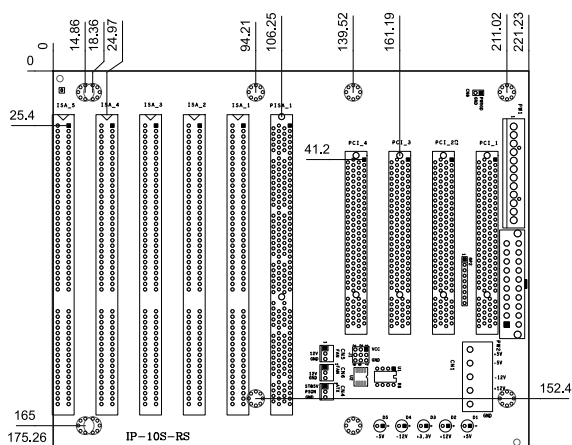

IP-8S-RS-R40

订购信息

IP-8S-RS-R40	8-slot backplane with 4 PCI slots and 3 ISA slots
PAC-125G	10-slot full-size compact chassis
RACK-3400G	4U 10-slot half-size rack-mount chassis

IPX-9S-RS-R41

订购信息

IPX-9S-RS-R41	9-slot backplane with 8 PCI slots
PAC-125G	10-slot full-size compact chassis
RACK-3400G	4U 10-slot half-size rack-mount chassis

IP-10S-RS-R40

订购信息

IP-10S-RS-R40	10-slot backplane with 4 PCI slots and 5 ISA slots
PAC-125G	10-slot full-size compact chassis
RACK-3400G	4U 10-slot half-size rack-mount chassis

IPX-13S-RS-R40

订购信息

IPX-13S-RS-R40	13-slot backplane with 12 PCI slots
RACK-305G	4U 14-slot rack-mount chassis
RACK-360G	4U 14-slot rack-mount chassis
RACK-3000G	4U 14-slot rack-mount chassis