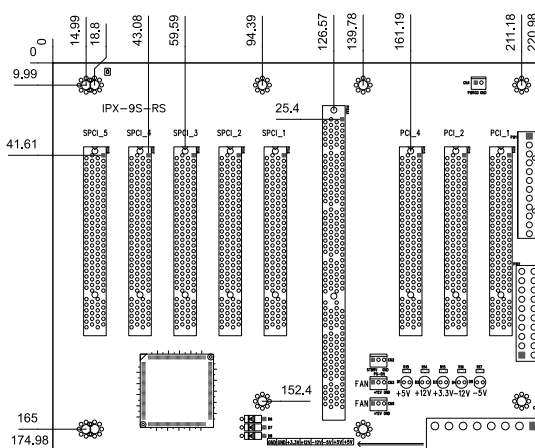

IP-8S-RS-R40

订购信息

IP-8S-RS-R40	8-slot backplane with 4 PCI slots and 3 ISA slots
PAC-125G	10-slot full-size compact chassis
RACK-3400G	4U 10-slot half-size rack-mount chassis

IPX-9S-RS-R41

订购信息

IPX-9S-RS-R41	9-slot backplane with 8 PCI slots
PAC-125G	10-slot full-size compact chassis
RACK-3400G	4U 10-slot half-size rack-mount chassis

IP-10S-RS-R40

订购信息

IP-10S-RS-R40	10-slot backplane with 4 PCI slots and 5 ISA slots
PAC-125G	10-slot full-size compact chassis
RACK-3400G	4U 10-slot half-size rack-mount chassis

IPX-13S-RS-R40

订购信息

IPX-13S-RS-R40	13-slot backplane with 12 PCI slots
RACK-305G	4U 14-slot rack-mount chassis
RACK-360G	4U 14-slot rack-mount chassis
RACK-3000G	4U 14-slot rack-mount chassis