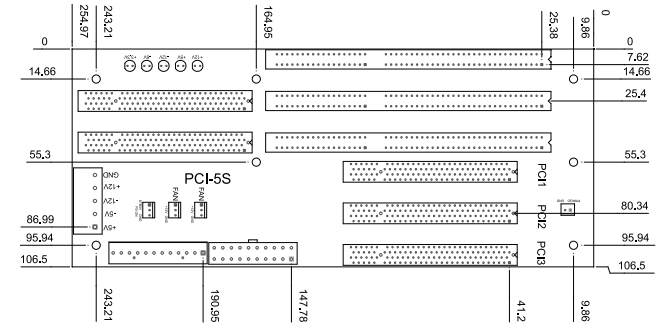

PCI-4S-RS-R40

订购信息

PCI-4S-RS-R40 4-slot backplane with three PCI slots and one ISA slot

PCI-5S-RS-R40

订购信息

PCI-5S-RS-R40 5-slot backplane with three PCI slots and two ISA slots
PAC-1000G 6-slot full-size compact chassis

PCI-5S2-RS-R40/ PCI-5S2A-RS-R40

订购信息

PCI-5S2-RS-R40 5-slot AT power backplane with four PCI slots and one ISA slot
PCI-5S2A-R40 5-slot ATX power backplane with four PCI slots and one ISA slot
RACK-500G 5-slot full-size compact chassis

PCI-6S-RS-R40

订购信息

PCI-6S-RS-R40 6-slot backplane with four PCI slots and two ISA slots
PAC-106G 6-slot full-size compact chassis
PAC-107G 6-slot full-size compact chassis
PAC-1000G 6-slot full-size compact chassis