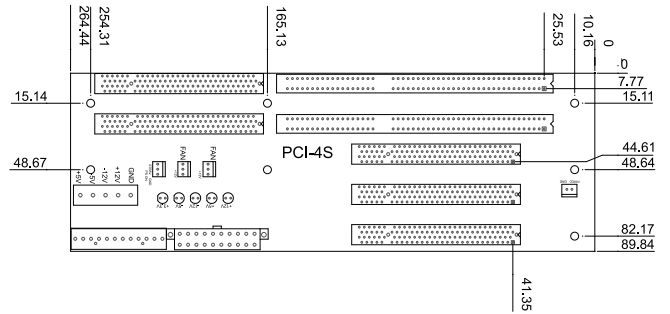

PCI-4S-RS-R40

订购信息

PCI-4S-RS-R40 4-slot backplane with three PCI slots and one ISA slot

PCI-5S-RS-R40

订购信息

PCI-5S-RS-R40 5-slot backplane with three PCI slots and two ISA slots
PAC-1000G 6-slot full-size compact chassis

PCI-5S2-RS-R40/ PCI-5S2A-RS-R40

订购信息

PCI-5S2-RS-R40 5-slot AT power backplane with four PCI slots and one ISA slot
PCI-5S2A-R40 5-slot ATX power backplane with four PCI slots and one ISA slot
RACK-500G 5-slot full-size compact chassis

PCI-6S-RS-R40

订购信息

PCI-6S-RS-R40 6-slot backplane with four PCI slots and two ISA slots
PAC-106G 6-slot full-size compact chassis
PAC-107G 6-slot full-size compact chassis
PAC-1000G 6-slot full-size compact chassis