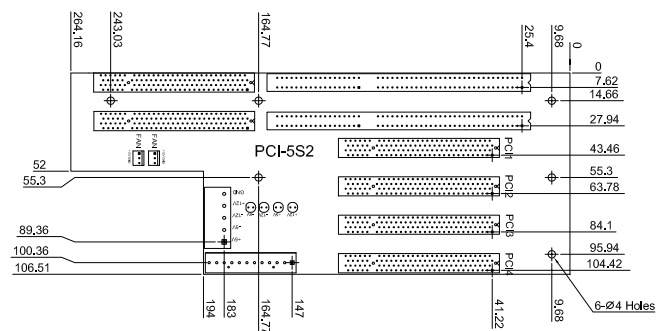

PCI-4S-RS-R40

订购信息

PCI-4S-RS-R40 4-slot backplane with three PCI slots and one ISA slot

PCI-5S-RS-R40

订购信息

PCI-5S-RS-R40 5-slot backplane with three PCI slots and two ISA slots
PAC-1000G 6-slot full-size compact chassis

PCI-5S2-RS-R40/ PCI-5S2A-RS-R40

订购信息

PCI-5S2-RS-R40 5-slot AT power backplane with four PCI slots and one ISA slot
PCI-5S2A-R40 5-slot ATX power backplane with four PCI slots and one ISA slot
RACK-500G 5-slot full-size compact chassis

PCI-6S-RS-R40

订购信息

PCI-6S-RS-R40 6-slot backplane with four PCI slots and two ISA slots
PAC-106G 6-slot full-size compact chassis
PAC-107G 6-slot full-size compact chassis
PAC-1000G 6-slot full-size compact chassis