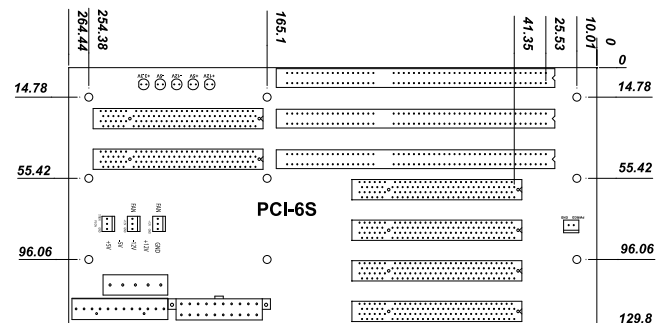

PCI-4S-RS-R40

订购信息

PCI-4S-RS-R40 4-slot backplane with three PCI slots and one ISA slot

PCI-5S-RS-R40

订购信息

PCI-5S-RS-R40 5-slot backplane with three PCI slots and two ISA slots
PAC-1000G 6-slot full-size compact chassis

PCI-5S2-RS-R40/ PCI-5S2A-RS-R40

订购信息

PCI-5S2-RS-R40 5-slot AT power backplane with four PCI slots and one ISA slot
PCI-5S2A-R40 5-slot ATX power backplane with four PCI slots and one ISA slot
RACK-500G 5-slot full-size compact chassis

PCI-6S-RS-R40

订购信息

PCI-6S-RS-R40 6-slot backplane with four PCI slots and two ISA slots
PAC-106G 6-slot full-size compact chassis
PAC-107G 6-slot full-size compact chassis
PAC-1000G 6-slot full-size compact chassis